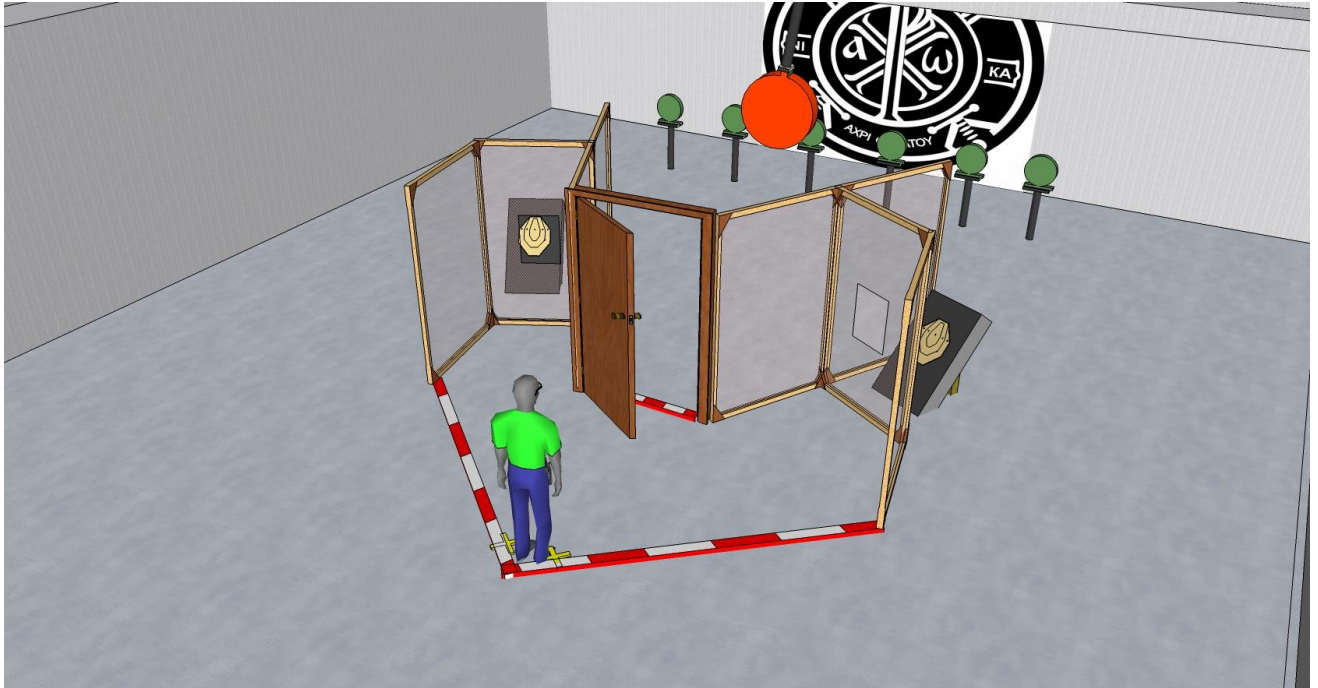

Stage 4

COF: Short course

Rounds to be scored: 10

Targets: 2 IPSC, 6 IPSC Plates, some N/S

Ready condition: Standing relaxed on the marks, facing down range. Gun unloaded and holstered.

Stage Procedure: After start signal engage all targets from the designated area. Door activates moving NS target.

HOT SCORING!