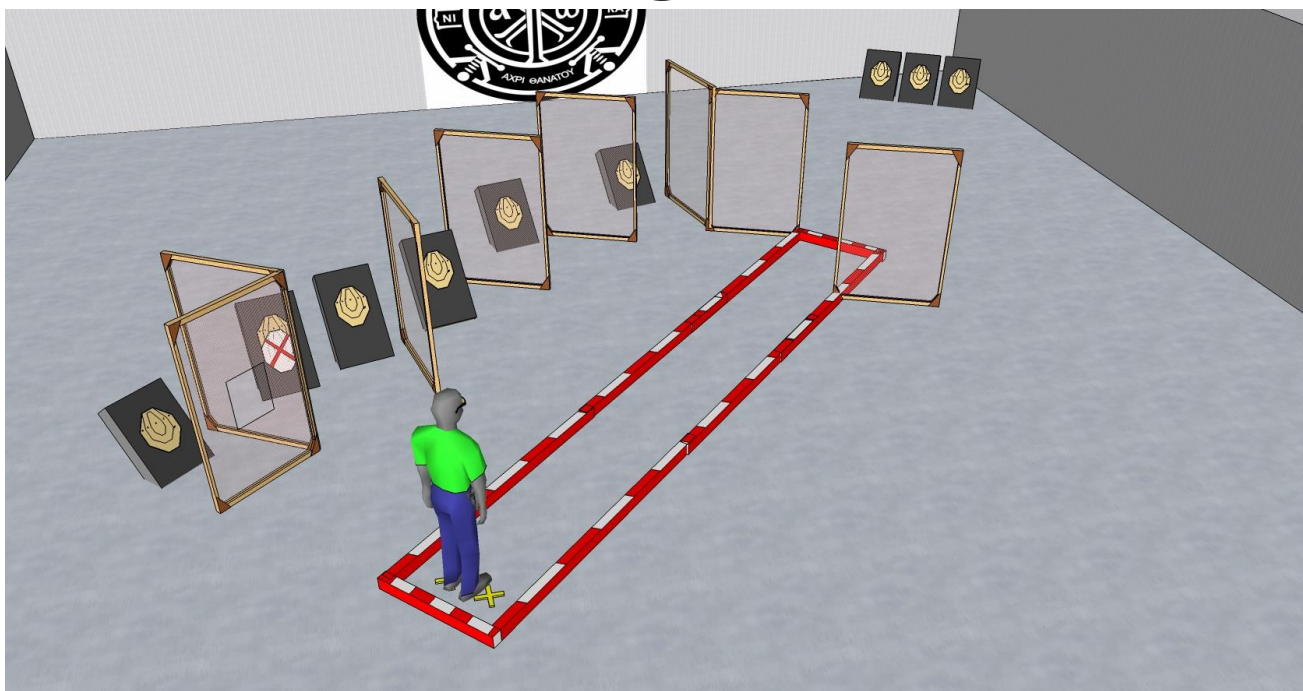

Stage 3

COF: Medium course

Rounds to be scored: 18

Targets: 9 IPSC, some N/S

Ready condition: Standing relaxed on the marks, facing down range. Gun loaded and holstered.

Stage Procedure: After start signal engage all targets from the designated area.

HOT SCORING!