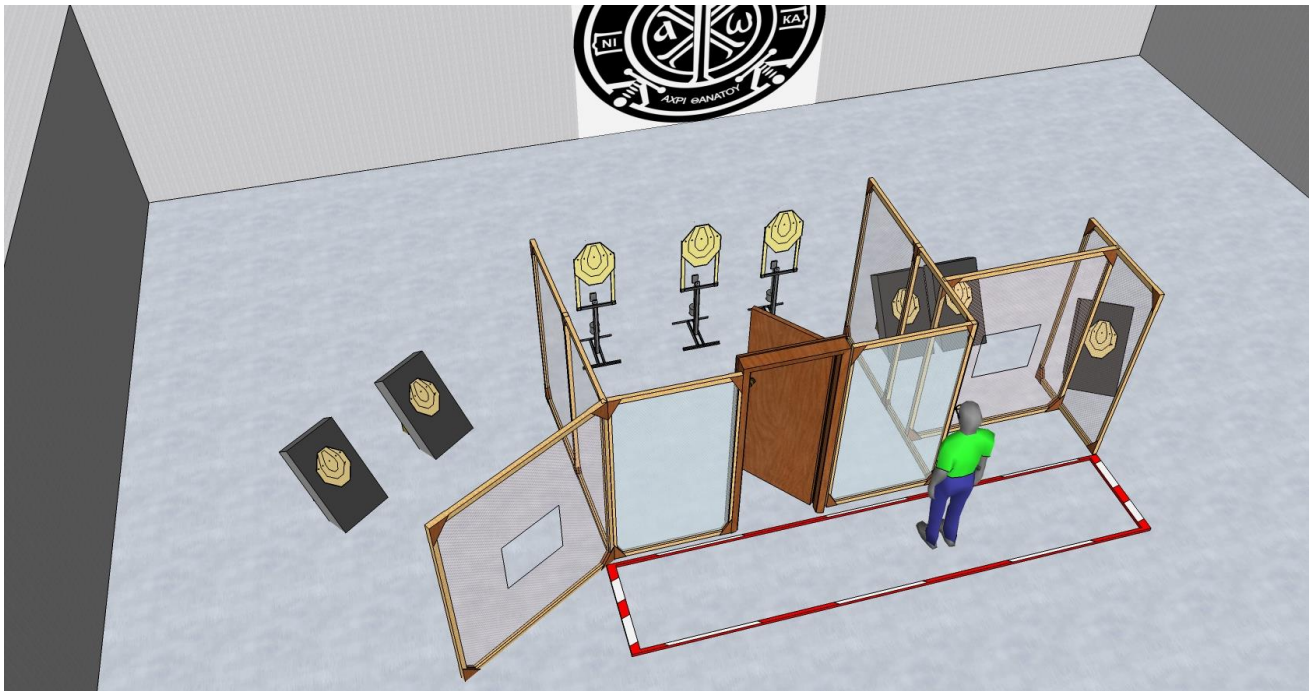

Stage 15

COF: Medium course

Rounds to be scored: 16

Targets: 8 IPSC, some N/S

Ready condition: Standing relaxed on the marks, facing down range. Gun loaded and holstered.

Stage Procedure: After start signal engage all targets from the designated area. Door activates moving targets. Moving targets remain visible at rest.

HOT SCORING!