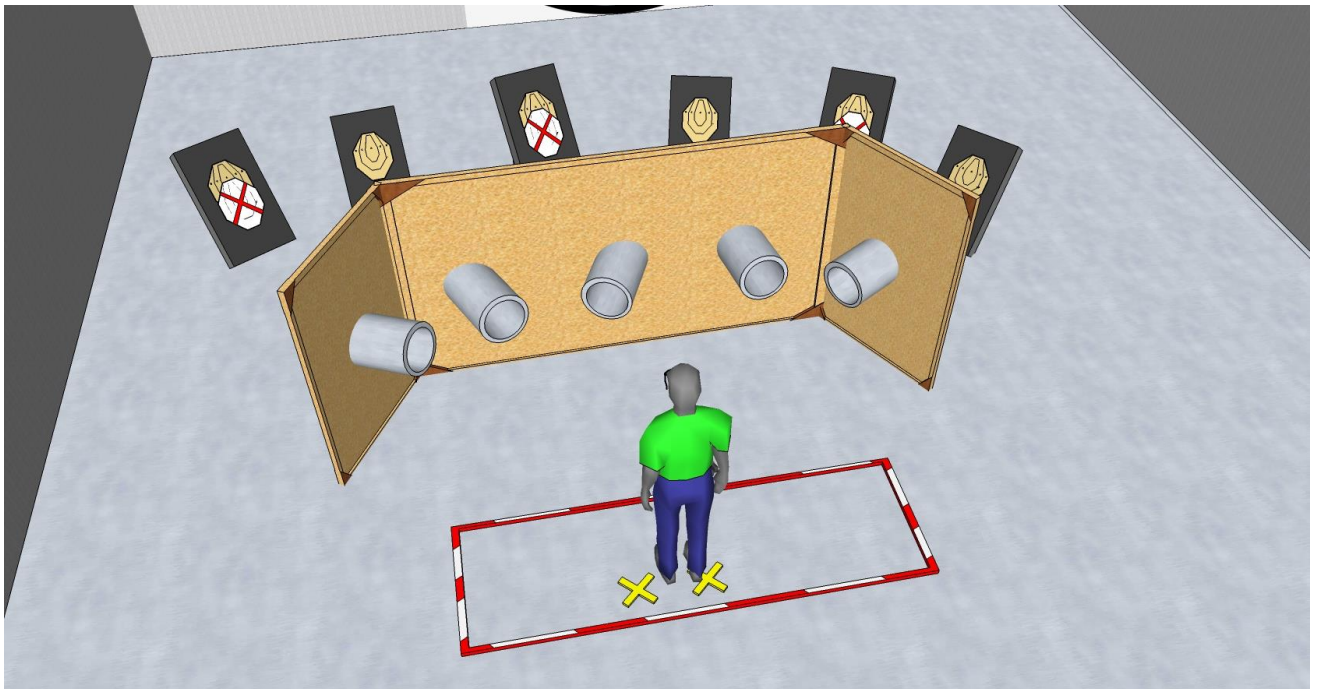

Stage 11

COF: Short course

Rounds to be scored: 12

Targets: 6 IPSC, some N/S

Ready condition: Standing relaxed on the marks, facing down range. Gun loaded and holstered. **Chamber is empty.**

Stage Procedure: After start signal engage all targets from the designated area.

HOT SCORING!