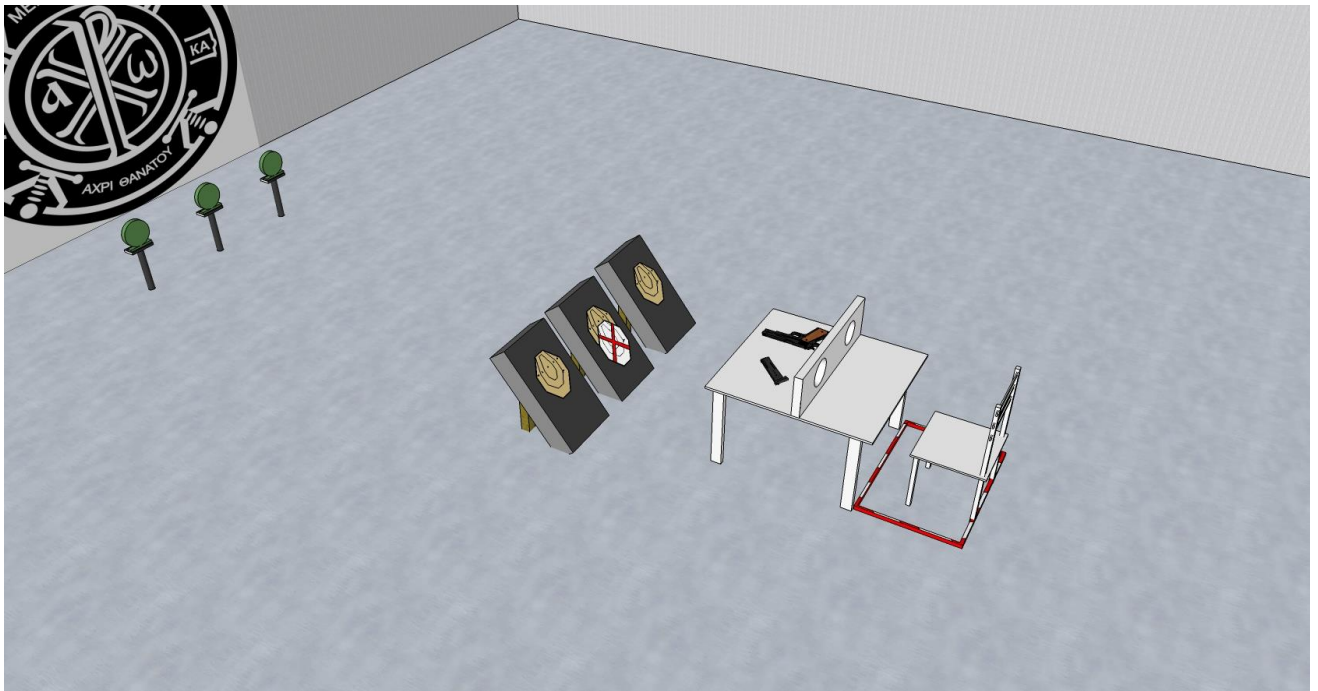

# Stage 1

**COF:** Short course

**Rounds to be scored:** 9

**Targets:** 3 IPSC, 3 IPSC Plates, some N/S

**Ready condition:** Sitting on the chair, hands on knees, facing down range. Gun UNLOADED on the table, slide on the mark.

**Stage Procedure:** After start signal engage all targets from the designated area. During COF shooter must be on the chair.

**HOT SCORING!**