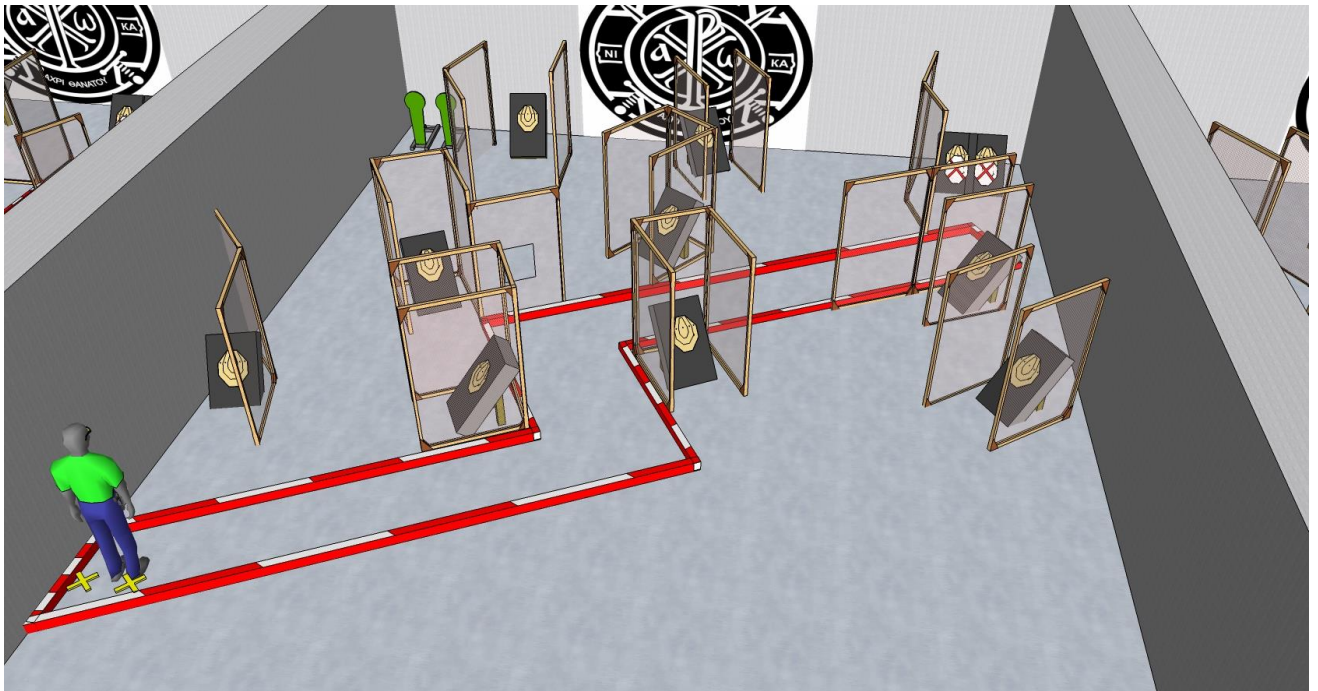

Stage 7

COF: Medium course

Rounds to be scored: 24

Targets: 11 IPSC, 2 IPSC Poppers, some N/S

Ready condition: Standing relaxed on the marks facing down range. Gun loaded and holstered.

Stage Procedure: After start signal engage all targets from the designated area.

HOT SCORING!