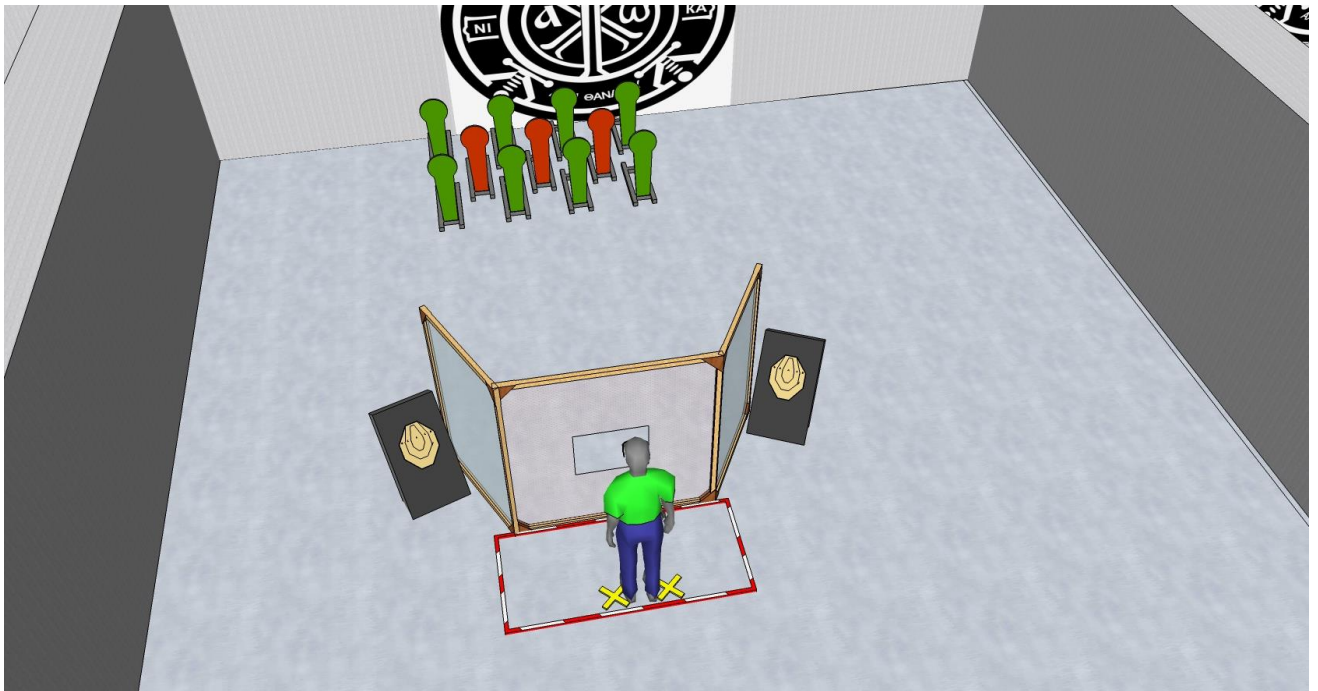

Stage 14

COF: Short course

Rounds to be scored: 12

Targets: 2 IPSC, 8 IPSC poppers, some N/S

Ready condition: Standing relaxed on the marks, facing down range. Gun loaded and holstered.

Stage Procedure: After start signal engage all targets from the designated area.

HOT SCORING!