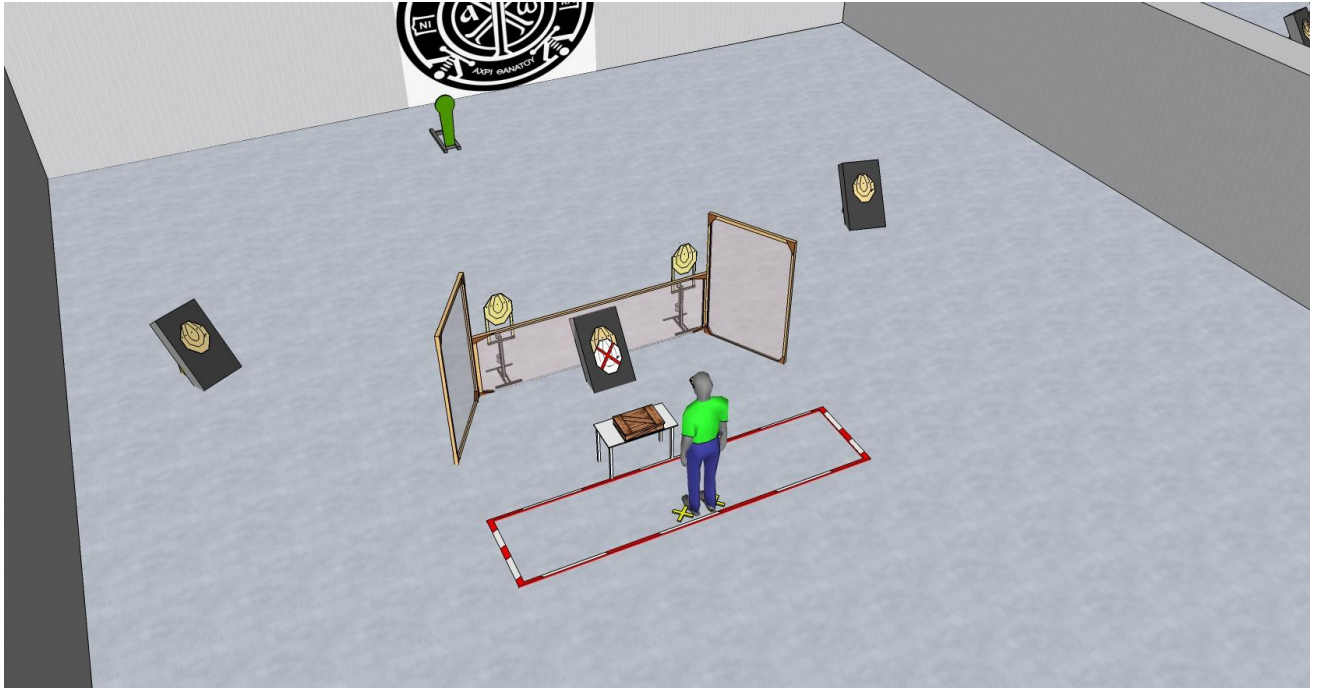

# Stage 1

**COF:** Short course

**Rounds to be scored:** 9

**Targets:** 3 IPSC, 3 IPSC Plates, some N/S

**Ready condition:** Sitting on the chair, hands on knees, facing down range. Gun UNLOADED on the table, slide on the mark.

**Stage Procedure:** After start signal engage all targets from the designated area. During COF shooter must be on the chair.

**HOT SCORING!**

# Stage 2

**COF:** Short course

**Rounds to be scored:** 11

**Targets:** 5 IPSC, 1 IPSC popper, some N/S

**Ready condition:** Standing relaxed on the marks, facing down range. Gun loaded in the box. Chamber is empty.

**Stage Procedure:** After start signal engage all targets from the designated area. Box activates moving targets. Moving targets remain visible at rest.

**HOT SCORING!**