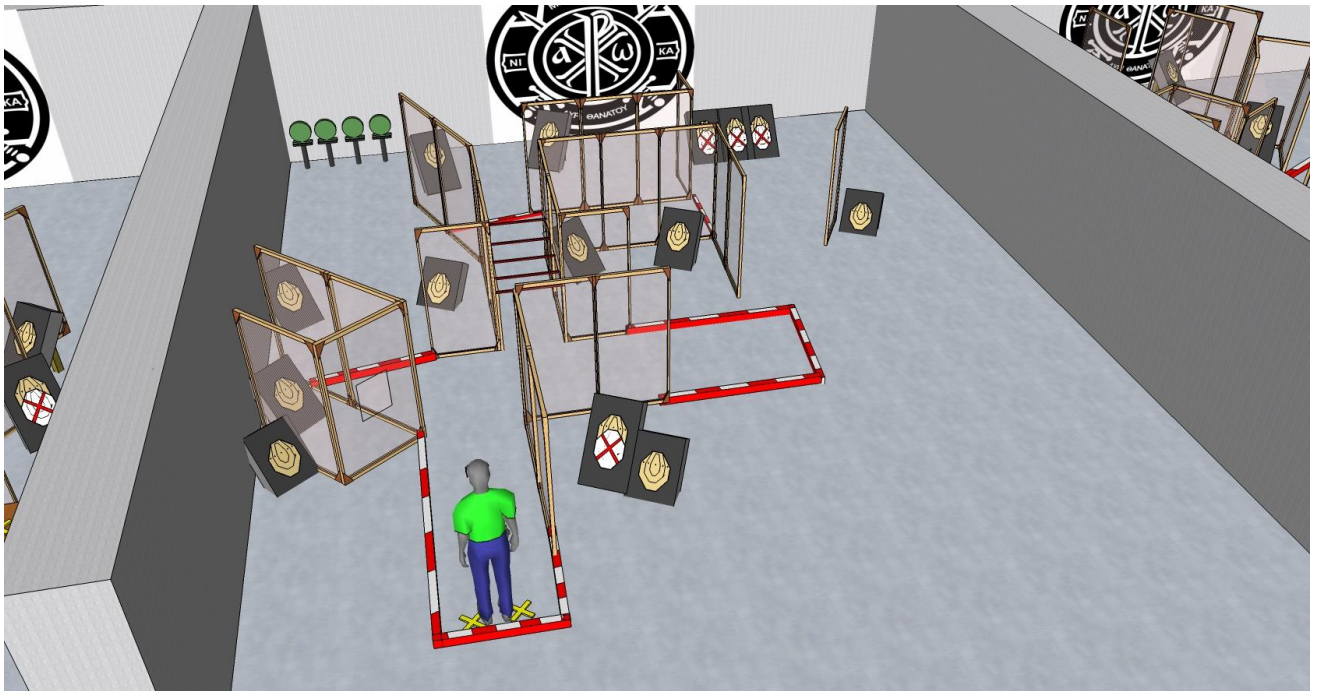

# Stage 5

**COF:** Medium course

**Rounds to be scored:** 24

**Targets:** 12 IPSC, some N/S

**Ready condition:** Standing relaxed on the marks (left or right), facing down range. Gun loaded and holstered.

**Stage Procedure:** After start signal engage all targets from the designated area.

**HOT SCORING!**

# Stage 6

**COF:** Long course

**Rounds to be scored:** 32

**Targets:** 14 IPSC, 4 IPSC Plates, some N/S

**Ready condition:** Standing relaxed on the marks, facing down range. Gun unloaded and holstered.

**Stage Procedure:** After start signal engage all targets from the designated area. Cooper tunnel on stage.