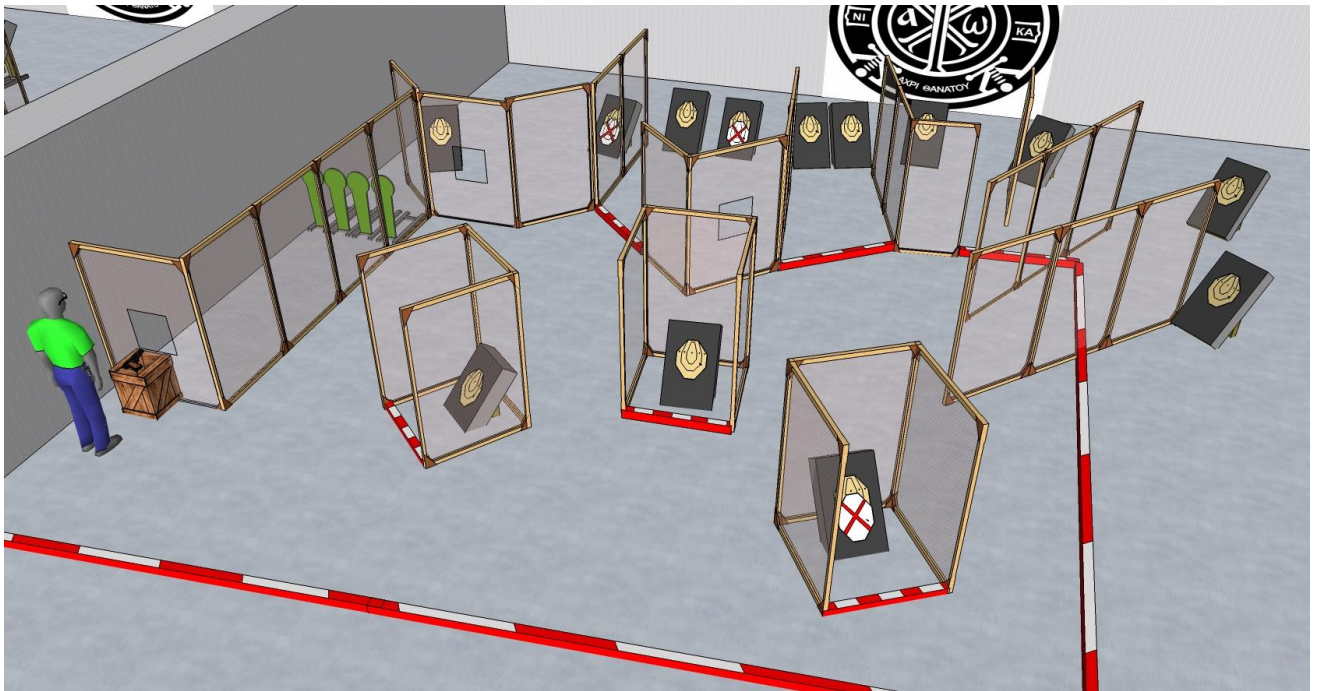

# Stage 12

**COF:** COF: Short course

**Rounds to be scored:** 12

**Targets:** 5 IPSC, 2 IPSC poppers, some N/S

**Ready condition:** Standing relaxed on the marks, facing down range. Gun loaded and holstered.

# Stage 13

**COF:** Long course

**Rounds to be scored:** 30

**Targets:** 13 IPSC, 4 IPSC poppers, some N/S

**Ready condition:** Standing relaxed on the marks left or right, facing down range. Gun loaded on the table.